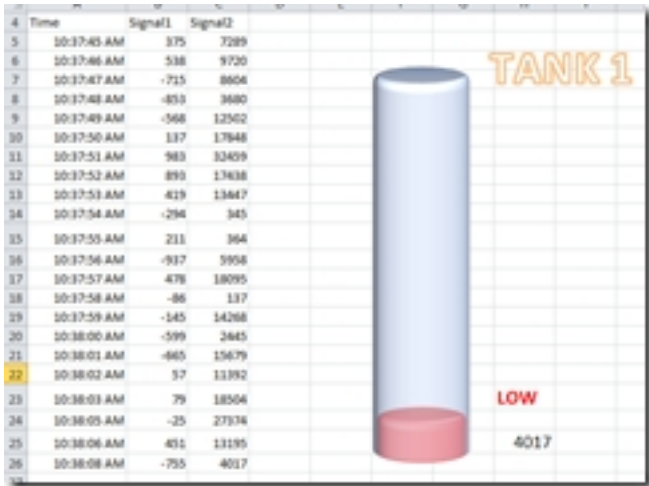

Written by Administrator

Friday, 11 March 2011 17:54 - Last Updated Friday, 11 March 2011 10:54

3D MS Excel 2007, 2010 OPC Server

OPC 3D Excel 2010 SCADA URL

Excel 2010 URL (Excel 2010 60 http://office.microsoft.com/en-us/try/ )

OPC 3D Level

Written by Administrator

Friday, 11 March 2011 17:54 - Last Updated Friday, 11 March 2011 10:54

4	Time	Signal1	Signal2
5	10:37:45 AM	375	7289
6	10:37:46 AM	538	9720
7	10:37:47 AM	-715	8604
8	10:37:48 AM	-853	3680
9	10:37:49 AM	-568	12502
10	10:37:50 AM	137	17848
11	10:37:51 AM	983	32459
12	10:37:52 AM	893	17438
13	10:37:53 AM	419	13447
14	10:37:54 AM	-294	345
15	10:37:55 AM	211	364
16	10:37:56 AM	-937	5958
17	10:37:57 AM	478	18095
18	10:37:58 AM	-86	137
19	10:37:59 AM	-145	14268
20	10:38:00 AM	-599	2445
21	10:38:01 AM	-665	15679
22	10:38:02 AM	57	11392
23	10:38:03 AM	79	18504
24	10:38:05 AM	-25	27374
25	10:38:06 AM	451	13195
26	10:38:08 AM	-755	4017
27			