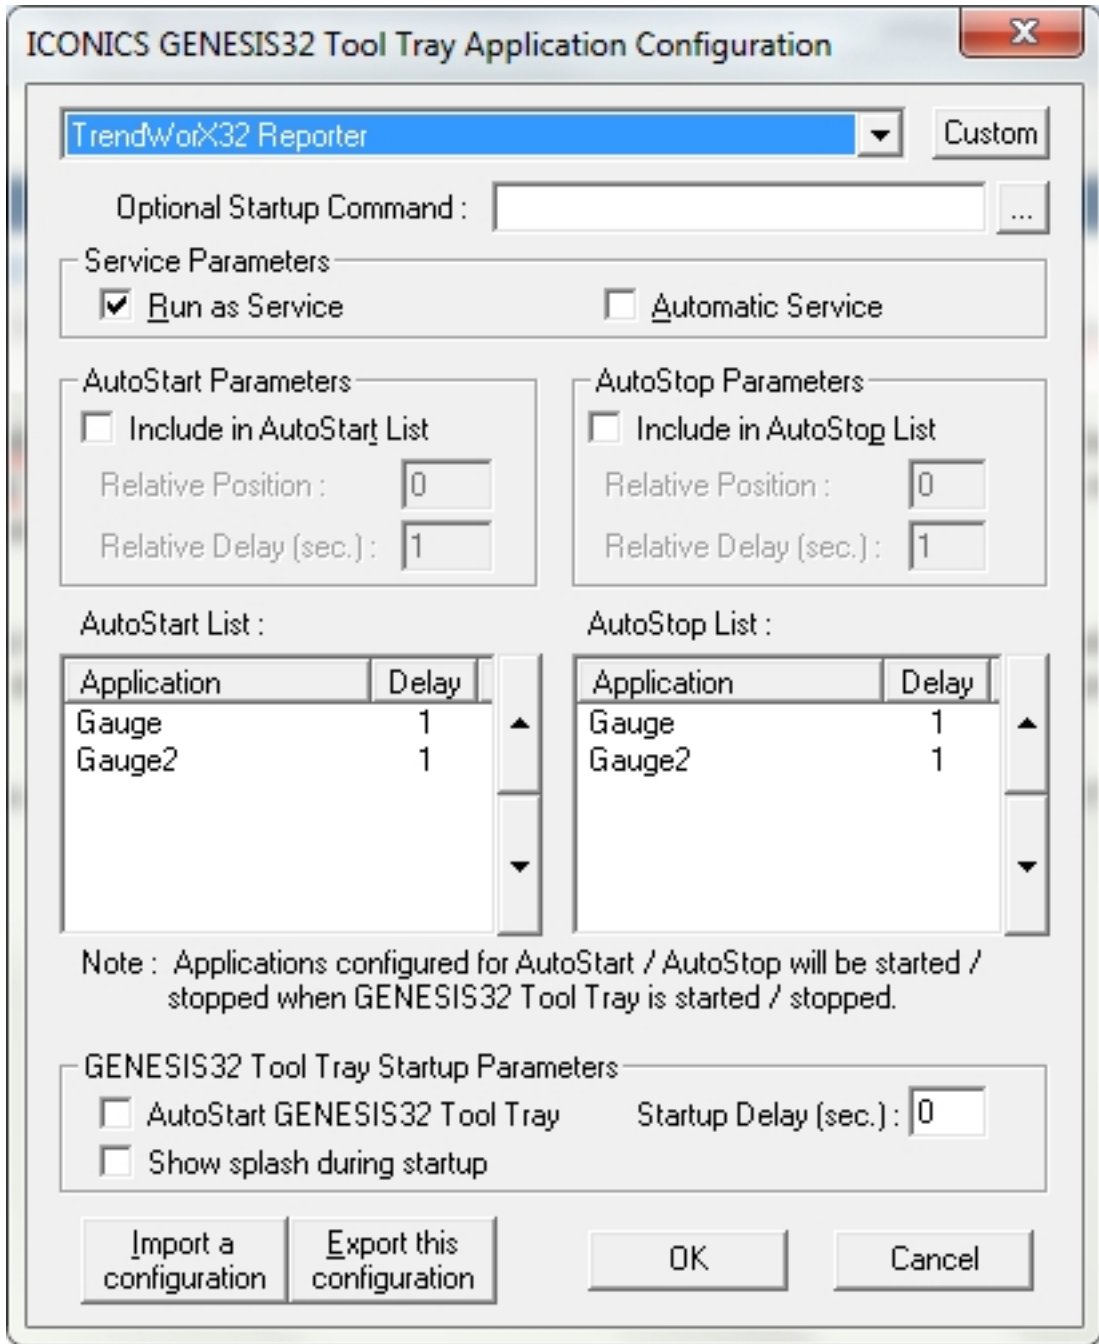

TrendWorX32 Report Service
Configuration

TrendWorX32 Report Service
"Run as Service"
TrendWorX32 Report GENESIS32 Tool Tray

(AutoStart GENESIS32 Tool Tray)

TrendWorX32 Report start menu background trendWorX32 Report

Start/Stop
 Service Runtime
 Service Stop Start GENESIS32 Tool Tray Restart

Start / Stop TrendWorX32 Report GENESIS32 Tool Tray (GENESIS32 Tool Tray > Configure > TrendWorX32 > Reporter > Start Stop

TrendWorX32 Report Service Task Manager TWXREP Process