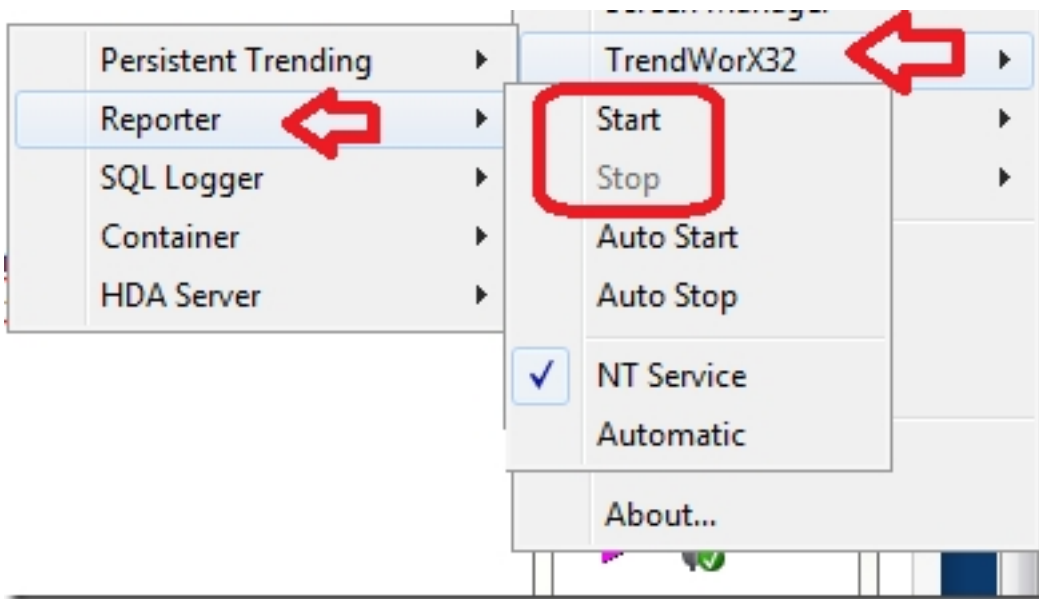

TrendWorX32 Report Service
Configuration

TrendWorX32 Report Service
"Run as Service"
TrendWorX32 Report GENESIS32 Tool Tray

(AutoStart GENESIS32 Tool Tray)

TrendWorX32 Report start menu background trendWorX32 Report

Start/Stop
 Service Runtime
 Service Stop Start GENESIS32 Tool Tray Restart

Start / Stop TrendWorX32 Report GENESIS32 Tool Tray (GENESIS32 Tool Tray > Configure > TrendWorX32 > Reporter > Start Stop

TrendWorX32 Report Service Task Manager TWXREP Process