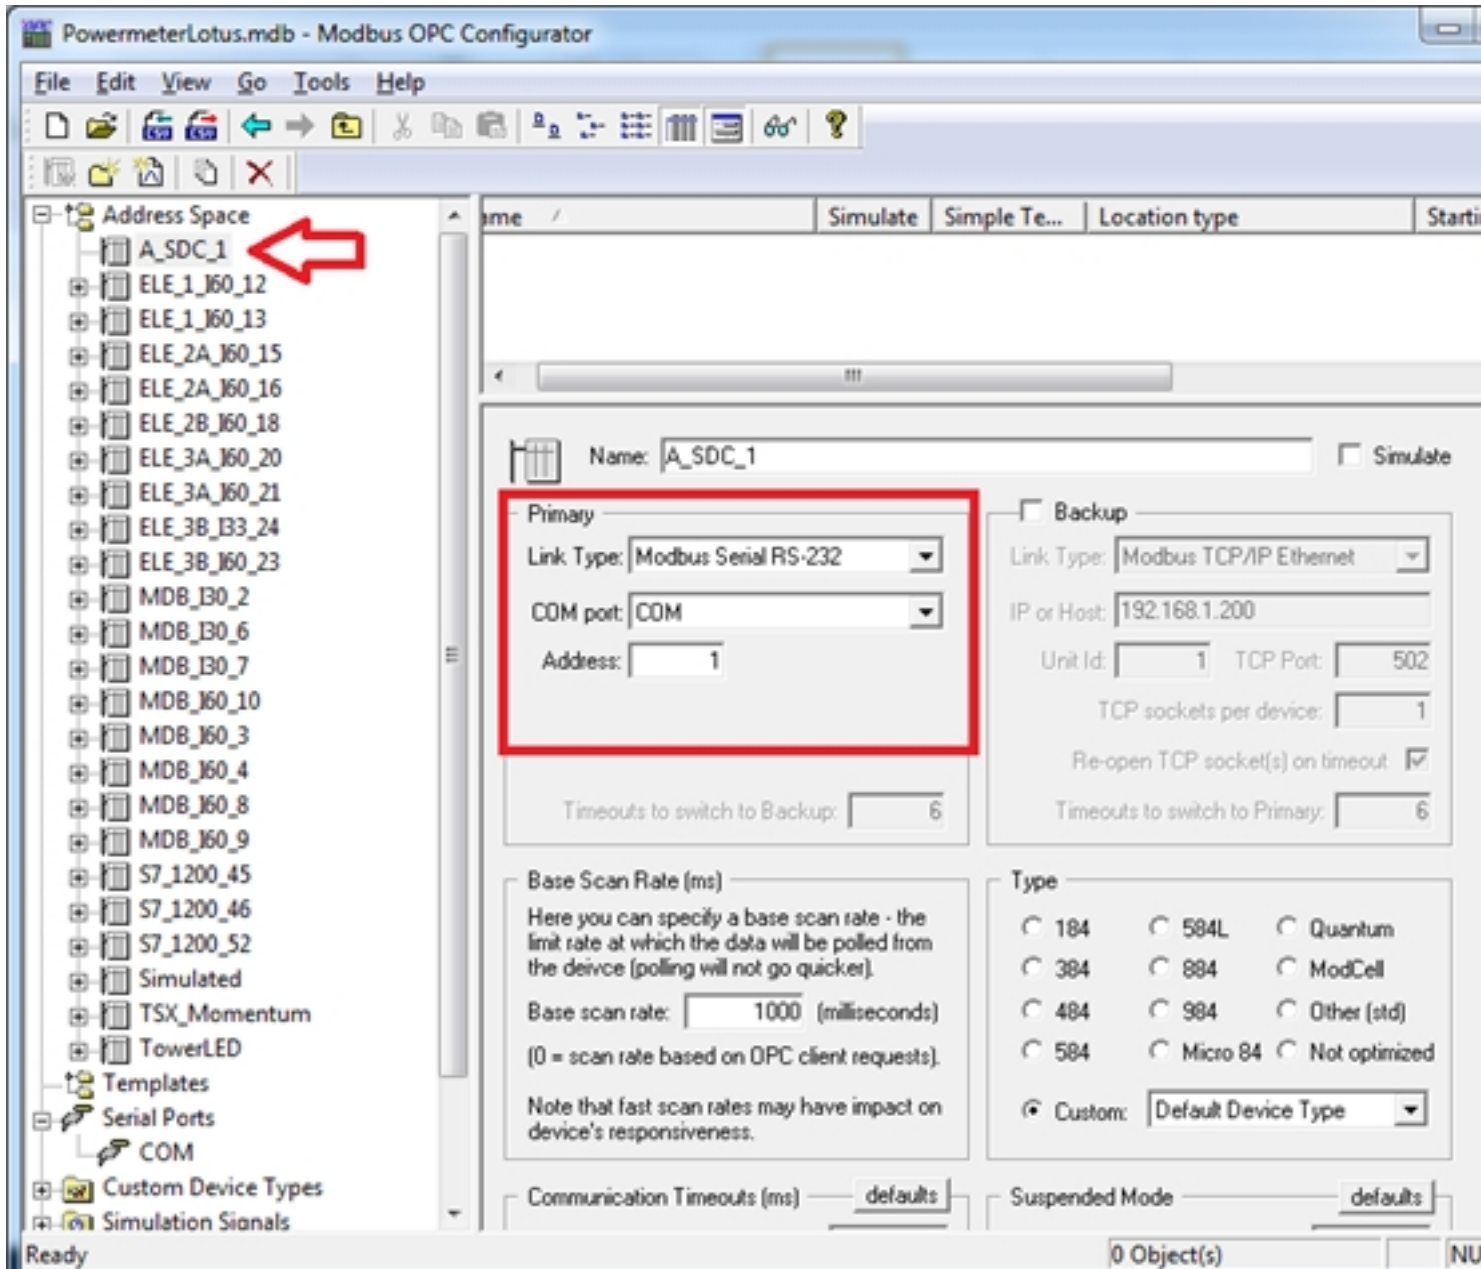

Azbil SDC35/36 GENESIS SCADA

SDC Modbus Protocol

[Modbus RTU, 9600bps,8bit, stopbit =1, parity=no](#) Station Address SDC

RS485 RS232 Ethernet

MOXA Nport

Real COM Mode

ICONICS Modbus OPC Server SDC

ICONICS Modbus OPC Server GENESIS SCADA Communication Setting SCD

New Device ID SDC

Data Item (OBDC) (Zero base) Register Address Register 9102101

Written by Administrator
Wednesday, 12 October 2016 15:19 -

SCADA Server SCADA GENESIS SDC35/36 ICONICS Modbus