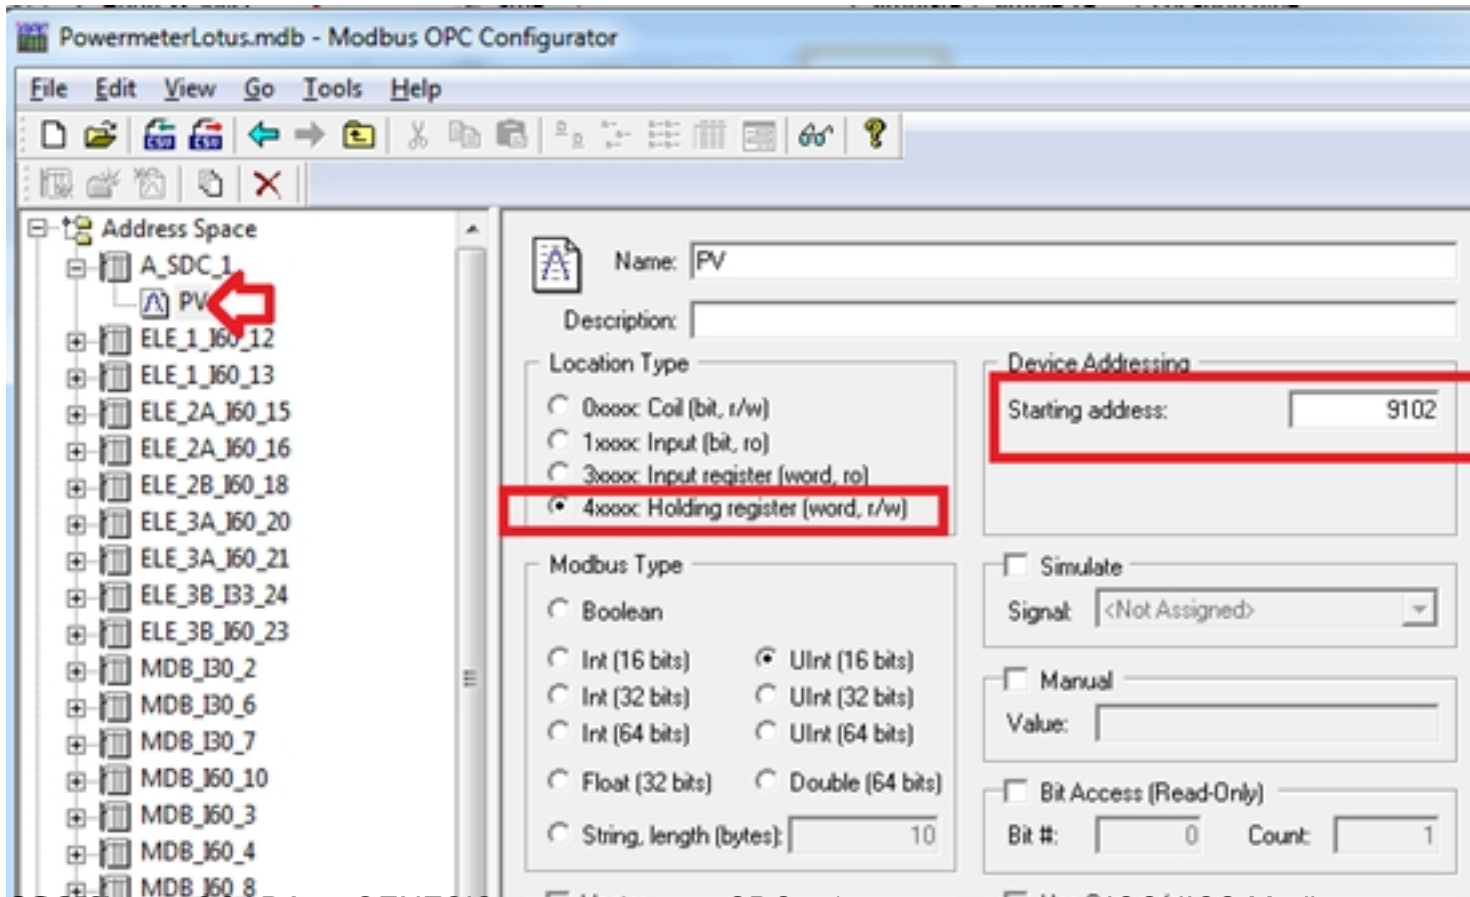

Azbil SDC35/36 GENESIS SCADA

SDC Modbus Protocol

[Modbus RTU, 9600bps,8bit, stopbit =1, parity=no](#) Station Address SDC

RS485 RS232 Ethernet

MOXA Nport

Real COM Mode

ICONICS Modbus OPC Server SDC

ICONICS Modbus OPC Server GENESIS SCADA Communication Setting SCD

New Device ID SDC

Data Item (OBDC) (Zero base) Register Address Register 9102101

Written by Administrator
Wednesday, 12 October 2016 15:19 -

SCADA Server SCADA GENESIS SDC35/36 ICONICS Modbus