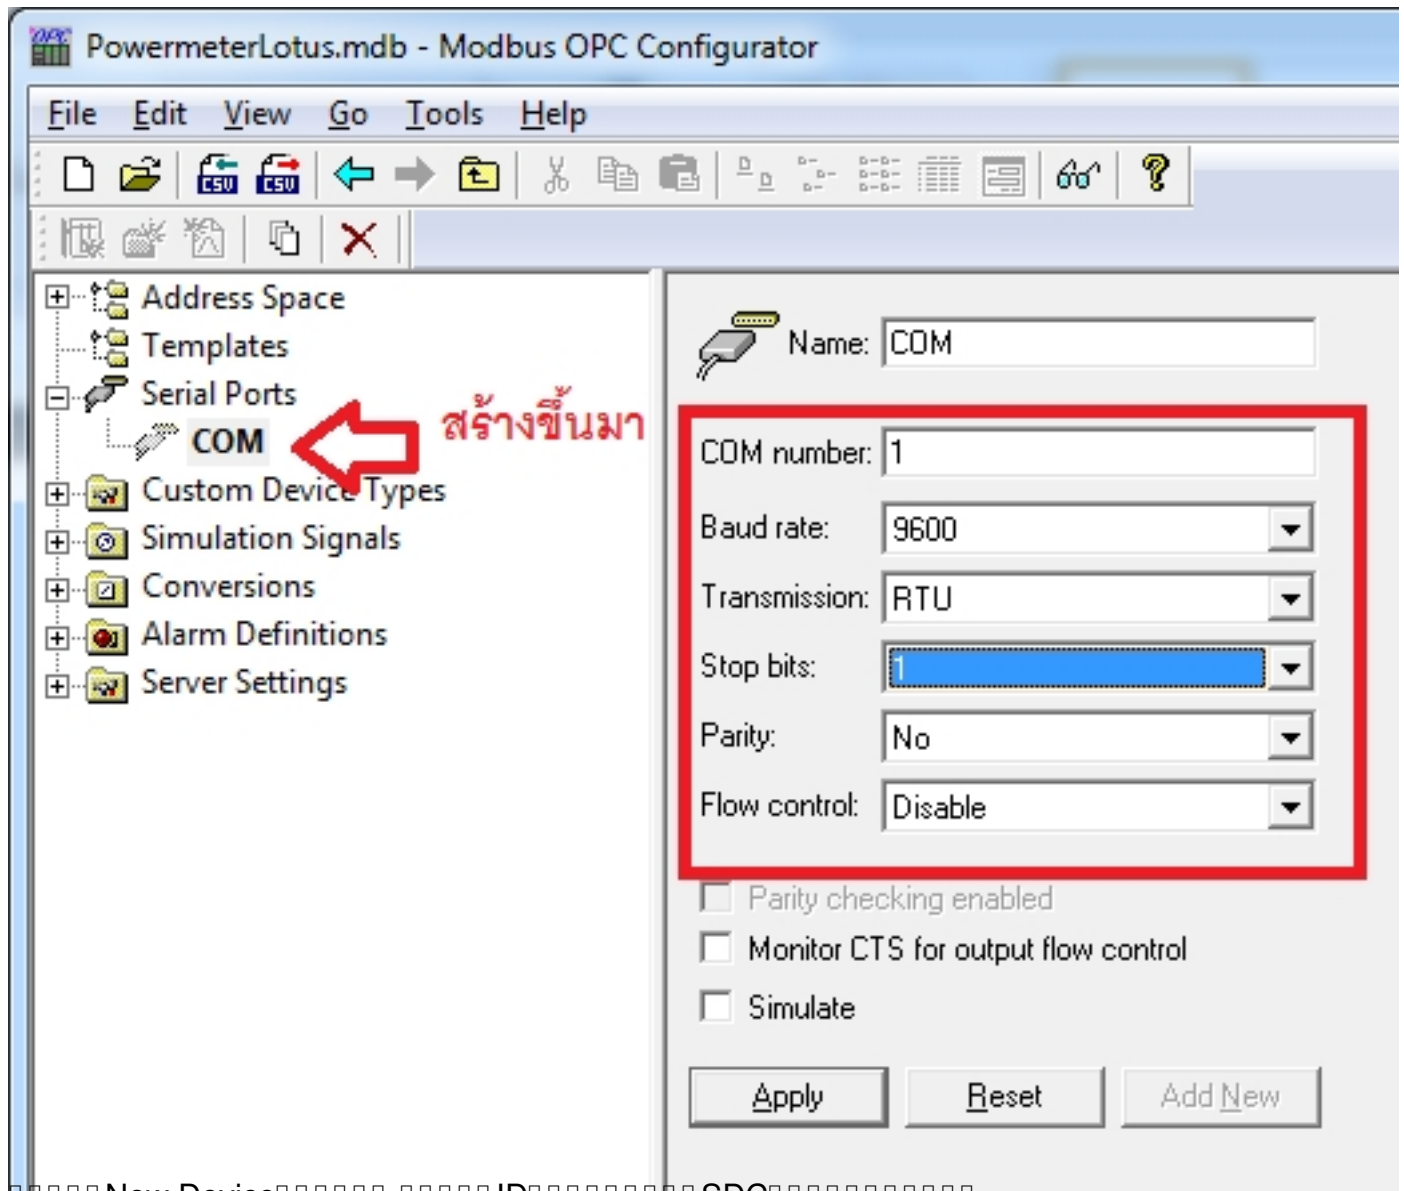

Azbil SDC35/36 GENESIS SCADA

SDC Modbus Protocol

[Modbus RTU, 9600bps,8bit, stopbit =1, parity=no](#) Station Address SDC

RS485 RS232 Ethernet

MOXA Nport

Real COM Mode

ICONICS Modbus OPC Server SDC

ICONICS Modbus OPC Server GENESIS SCADA Communication Setting SCD

New Device ID SDC

Data Item (OBDC) (Zero base) Register Address Register 9102101

Written by Administrator
Wednesday, 12 October 2016 15:19 -

SCADA Server SCADA GENESIS SDC35/36 ICONICS Modbus