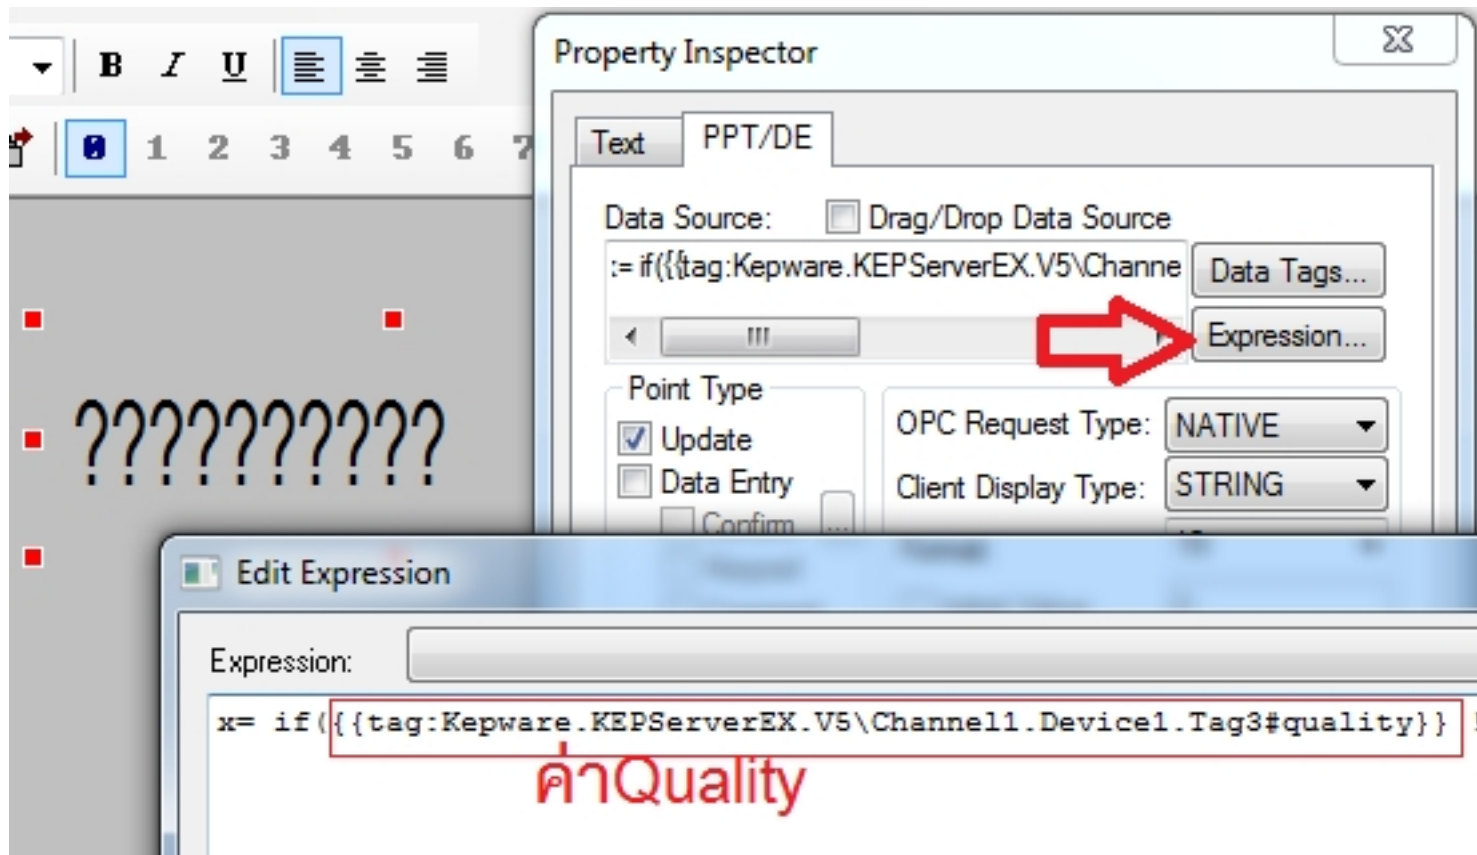

Written by Administrator

Friday, 05 August 2016 16:44 - Last Updated Saturday, 06 August 2016 09:57

Fails Connected

Quality OPC tag #quality OPC tag

if MS Excel if (, ,)

Quality Tag3 192