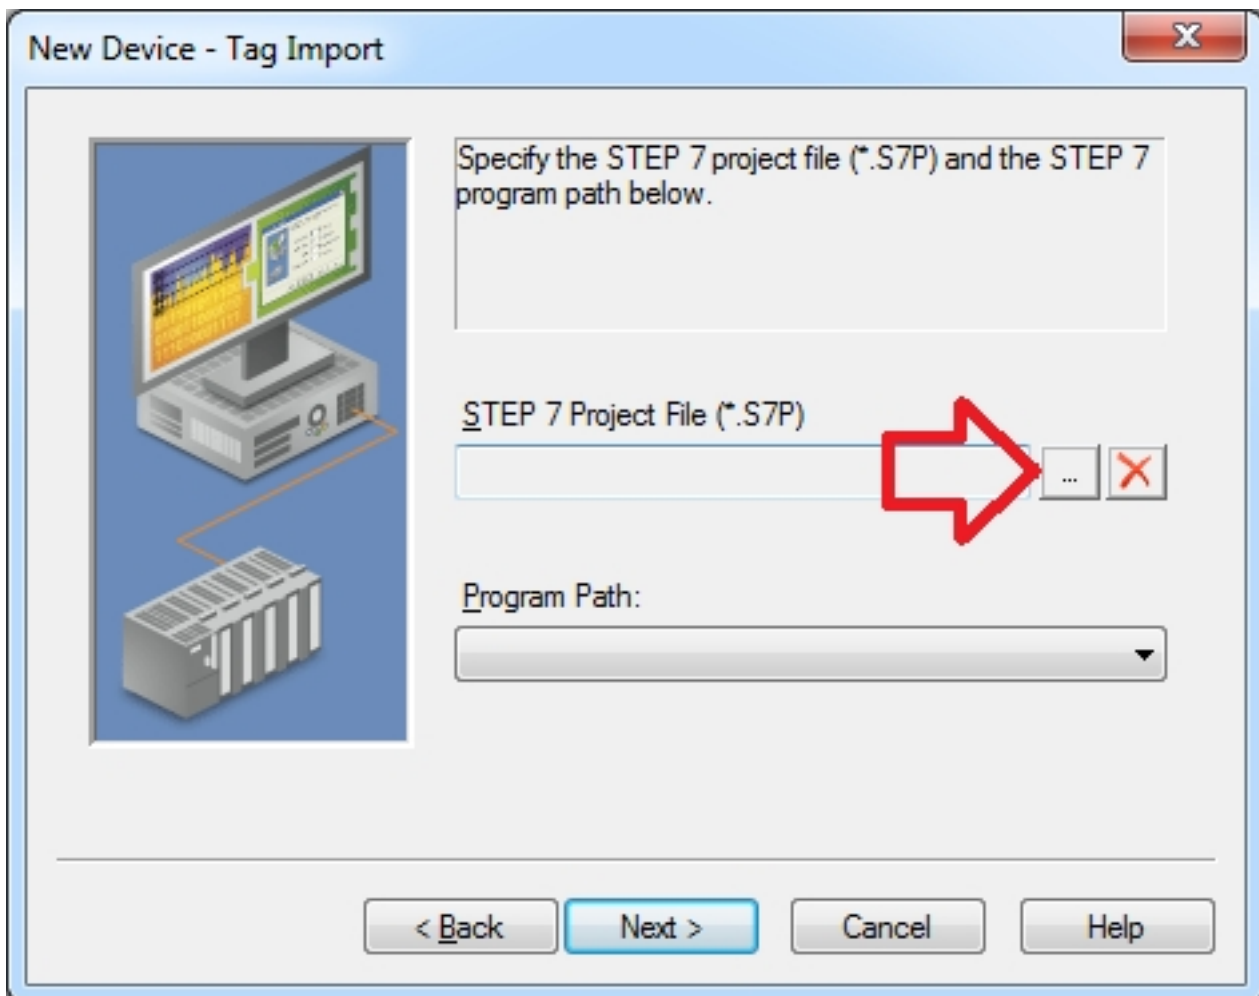

PLC SCADA OPC Server
OPC
OPC

PLC

PLC OPC Server OPC
Server OPC
tag PLC 1
OPC
tag PLC (PLC siemens)

OPC Server
PLC OPC tag Register
Address Ladder PLC Register
Remote IO, Temperature Controller, Power Meter
Register IO Register
PLC Register IO
OPC
PLC
PLC
(PLC !)
PLC Communication
SCADA

Register/ IO Address

PLC Register IO Address
Register
PLC IP
Address , Unit ID

Ladder Diagram

Register
PLC
SCADA
Ladder

OPC

PLC OPC Server PLC
OPC Server
PLC PC OPC Server RS232, RS485(Adapter) RS232/Ethernet Adapter Communication PLC OPC tag address